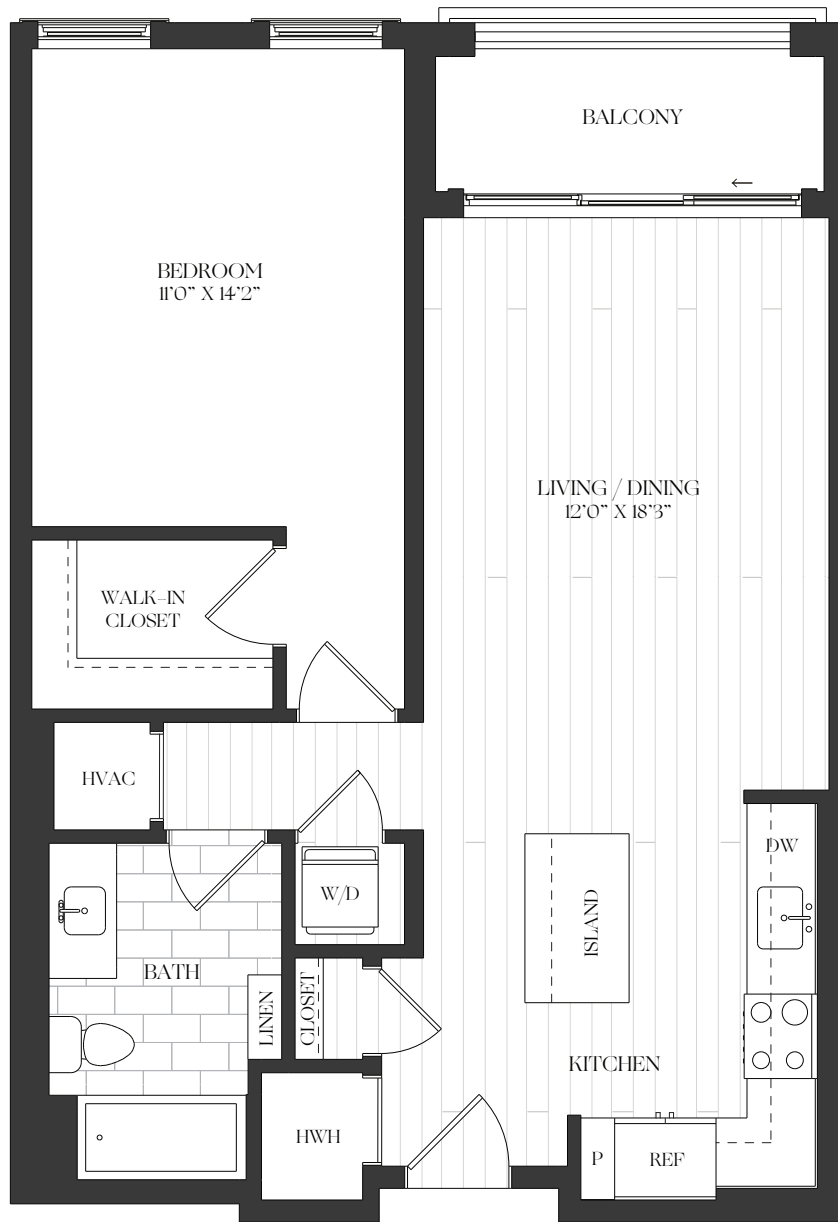

the barrett

301.760.3346

8525 Chevy Chase Lake Terrace
Chevy Chase, MD 20815

BarrettChevyChase.com

1B-3F

1 bed | 1 bath | 732 sq. ft.

Unit no. _____

Available _____

Rent _____

Elevations and floor plans are artist's renderings and are shown for illustration purposes only. All square feet are approximate only.

CHEVY CHASE
LAKE