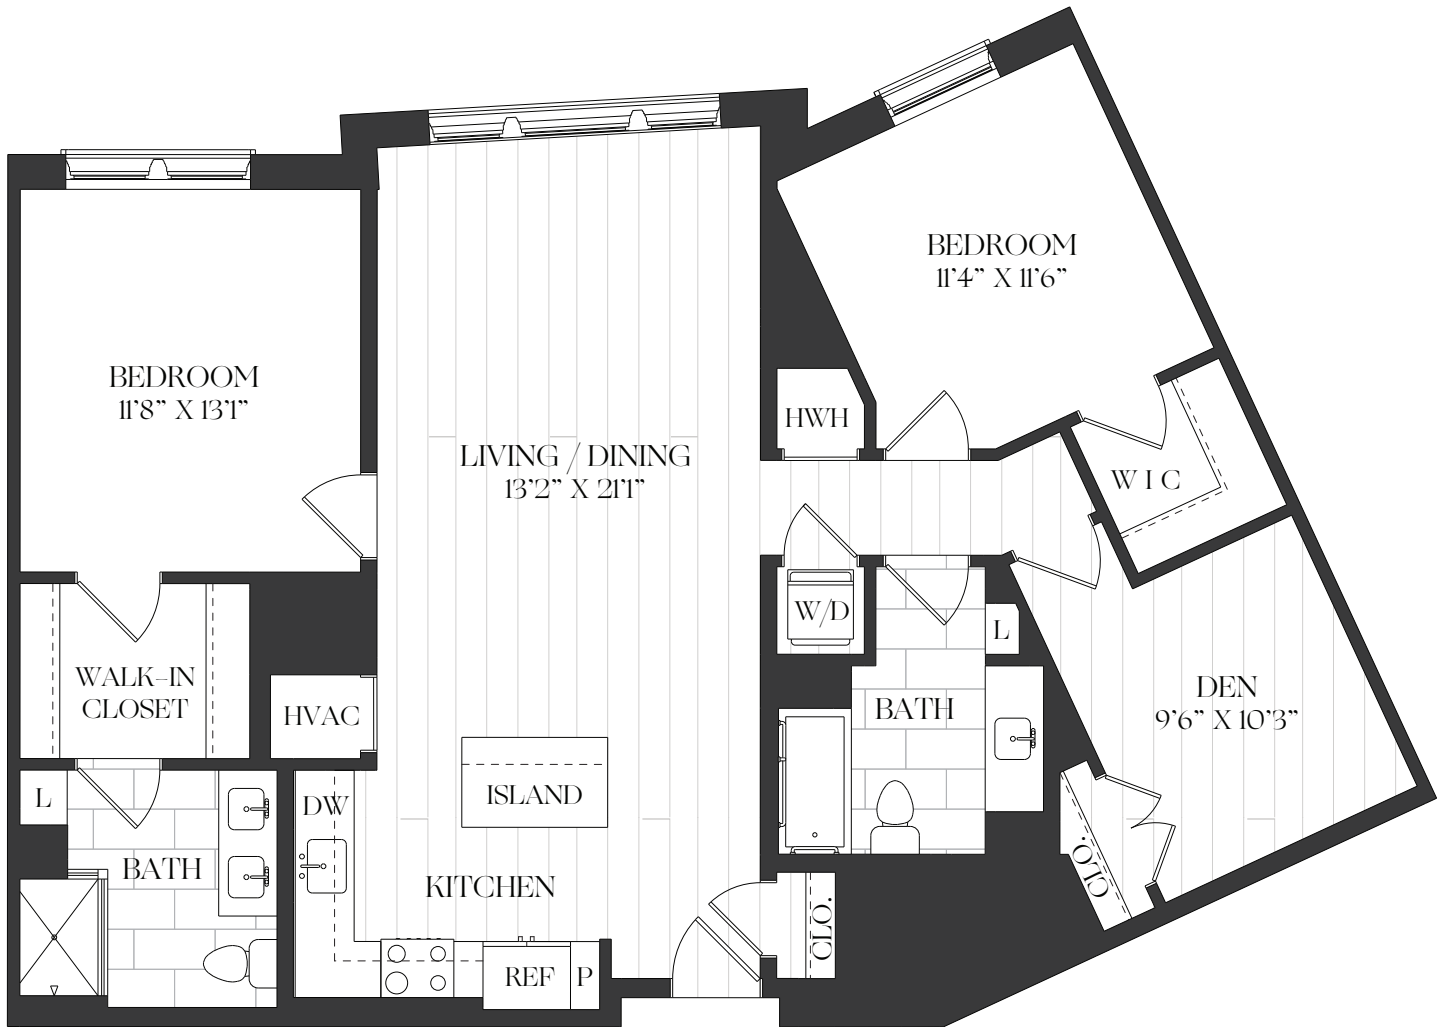

the barrett

301.760.3346

8525 Chevy Chase Lake Terrace
Chevy Chase, MD 20815

BarrettChevyChase.com

2D-1A

2 bed + den | 2 bath | 1,205 sq. ft.

Unit no. _____

Available _____

Rent _____

Elevations and floor plans are artist's renderings and are shown for illustration purposes only. All square feet are approximate only.

CHEVY CHASE
LAKE