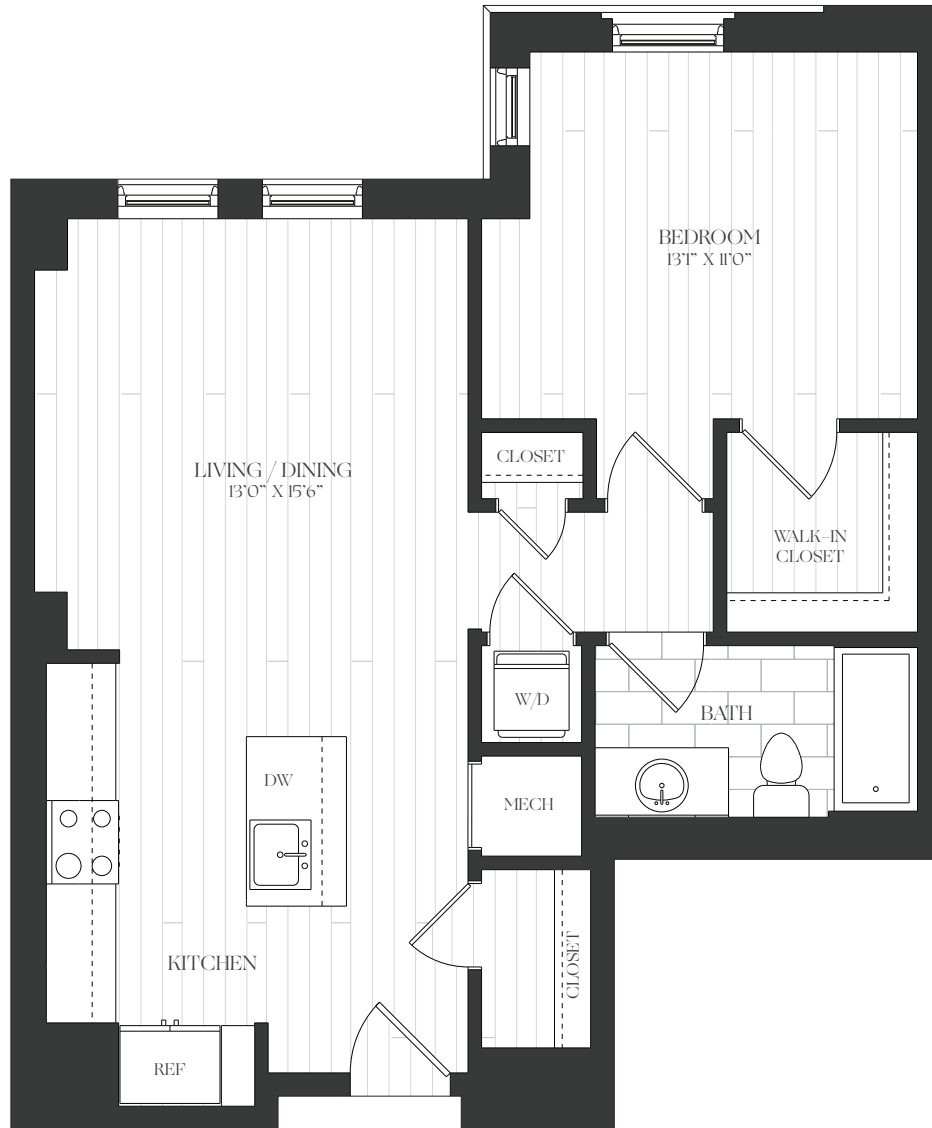

# THE CLAUDE

240.301.1547

8525 CHEVY CHASE LAKE TERRACE  
CHEVY CHASE, MD 20815

CLAUDECHEVYCHASE.COM

## IB-2

1 BED | 1 BATH | 763 SQ. FT.

Unit no. \_\_\_\_\_

Available \_\_\_\_\_

Rent \_\_\_\_\_

Elevations and floor plans are artist's renderings and are shown for illustration purposes only. All square feet are approximate only.