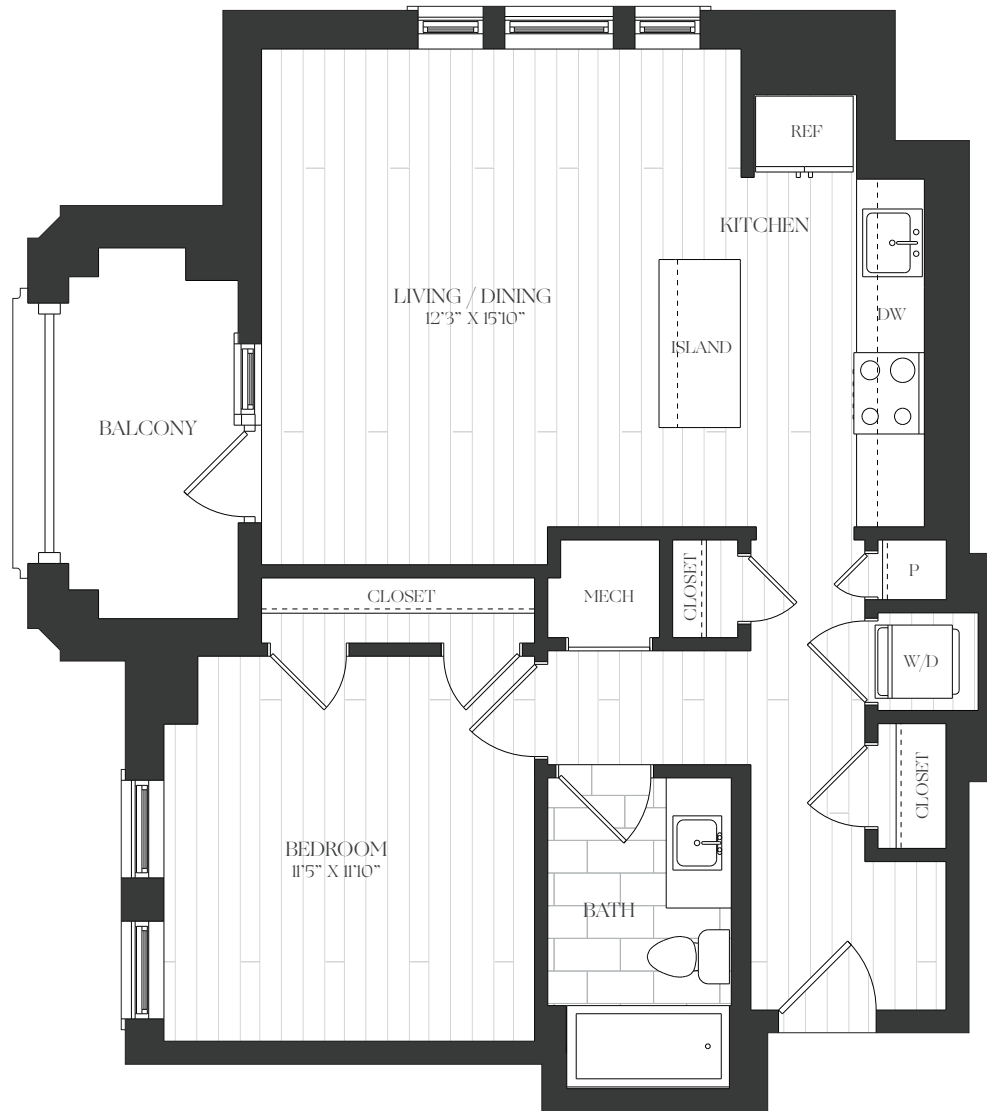

# THE CLAUDE

240.301.1547

8525 CHEVY CHASE LAKE TERRACE  
CHEVY CHASE, MD 20815

CLAUDECHEVYCHASE.COM

## 1B-3B

1 BED | 1 BATH | 766 SQ. FT.

Unit no. \_\_\_\_\_

Available \_\_\_\_\_

Rent \_\_\_\_\_

Elevations and floor plans are artist's renderings and are shown for illustration purposes only. All square feet are approximate only.