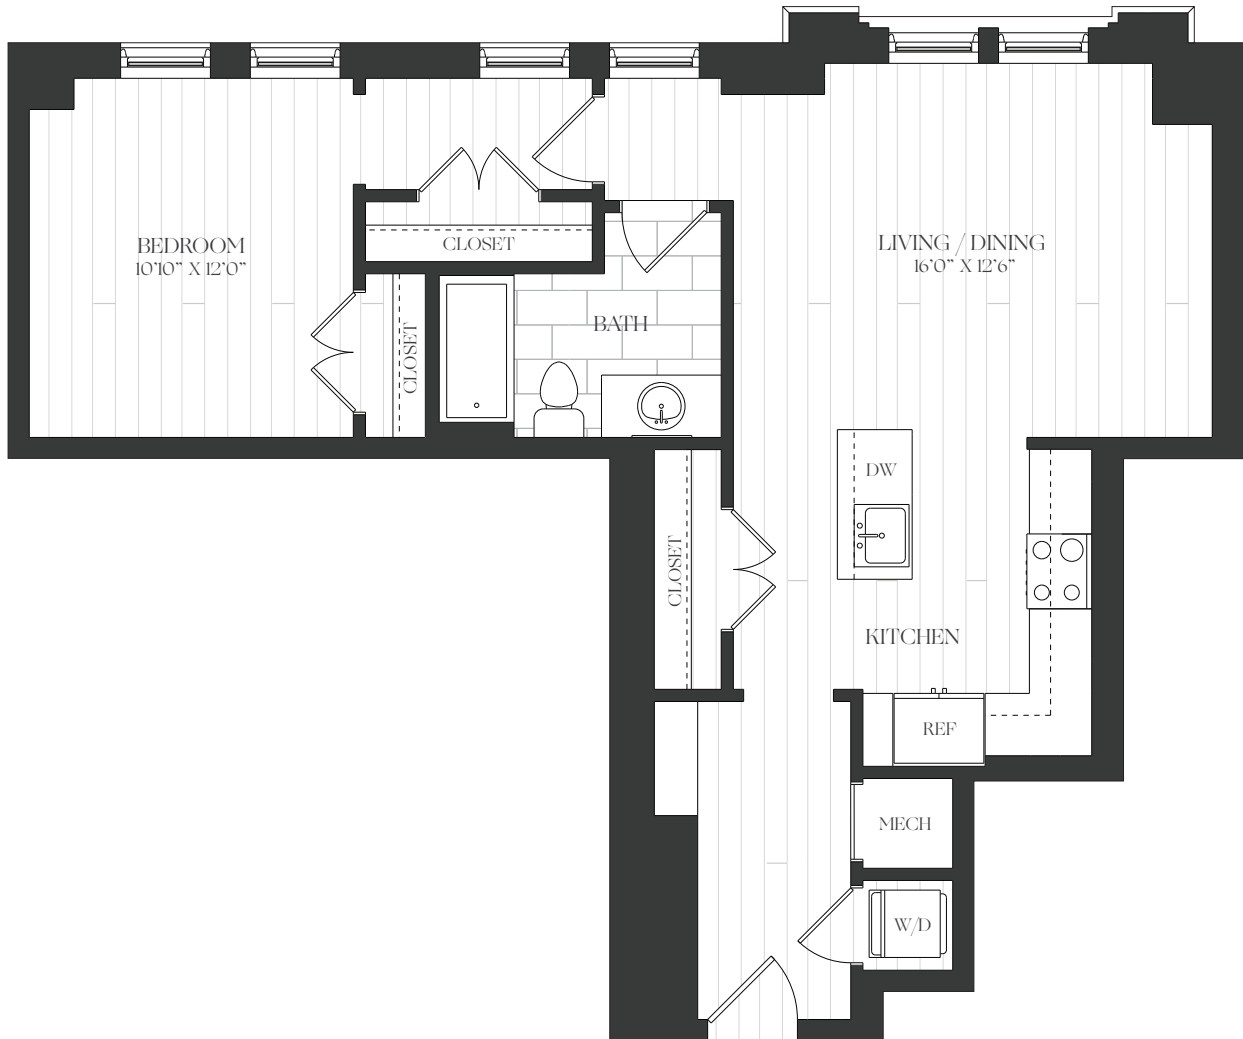

THE CLAUDE

240.301.1547

8525 CHEVY CHASE LAKE TERRACE
CHEVY CHASE, MD 20815

CLAUDECHEVYCHASE.COM

1B-5A

1 BED | 1 BATH | 816 SQ. FT.

Unit no. _____

Available _____

Rent _____

Elevations and floor plans are artist's renderings and are shown for illustration purposes only. All square feet are approximate only.

CHEVY CHASE
LAKE