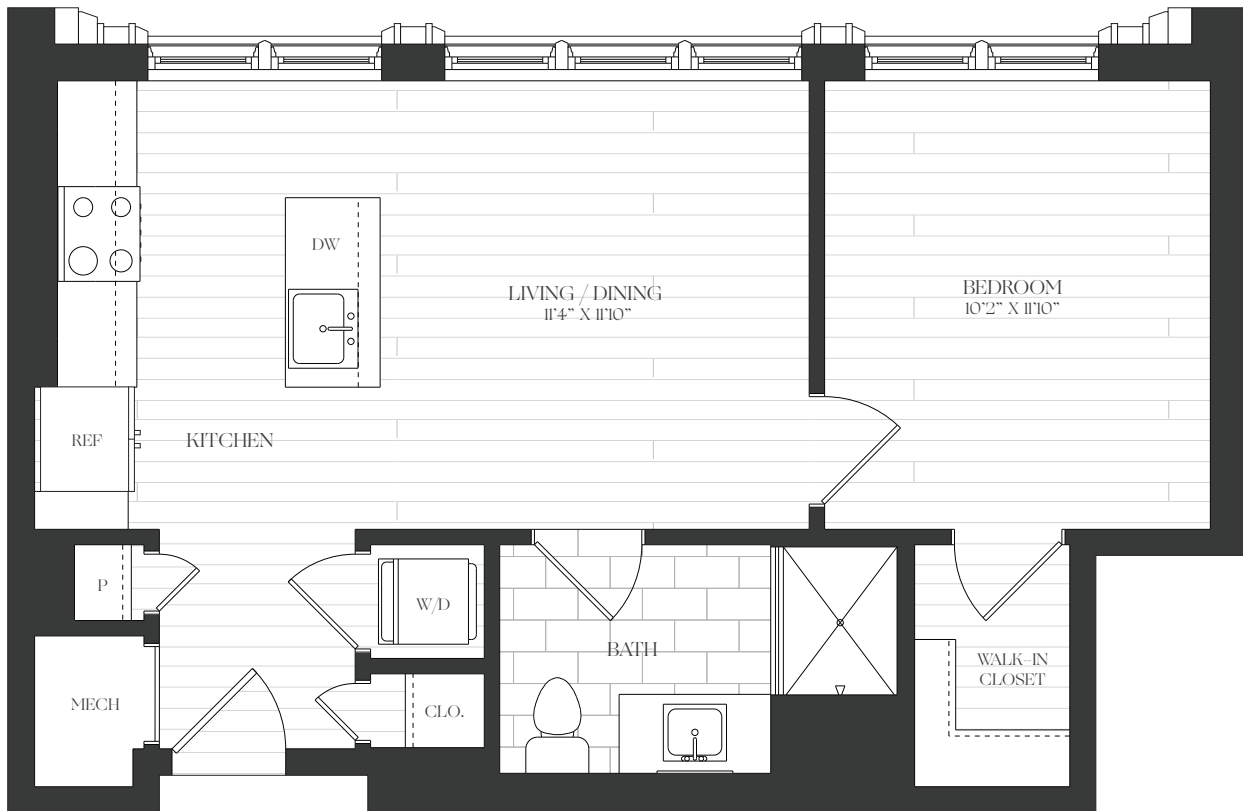

THE CLAUDE

240.301.1547

8525 CHEVY CHASE LAKE TERRACE
CHEVY CHASE, MD 20815

CLAUDECHEVYCHASE.COM

IB-8

1 BED | 1 BATH | 612 SQ. FT.

Unit no. _____

Available _____

Rent _____

Elevations and floor plans are artist's renderings and are shown for illustration purposes only. All square feet are approximate only.

CHEVY CHASE
LAKE