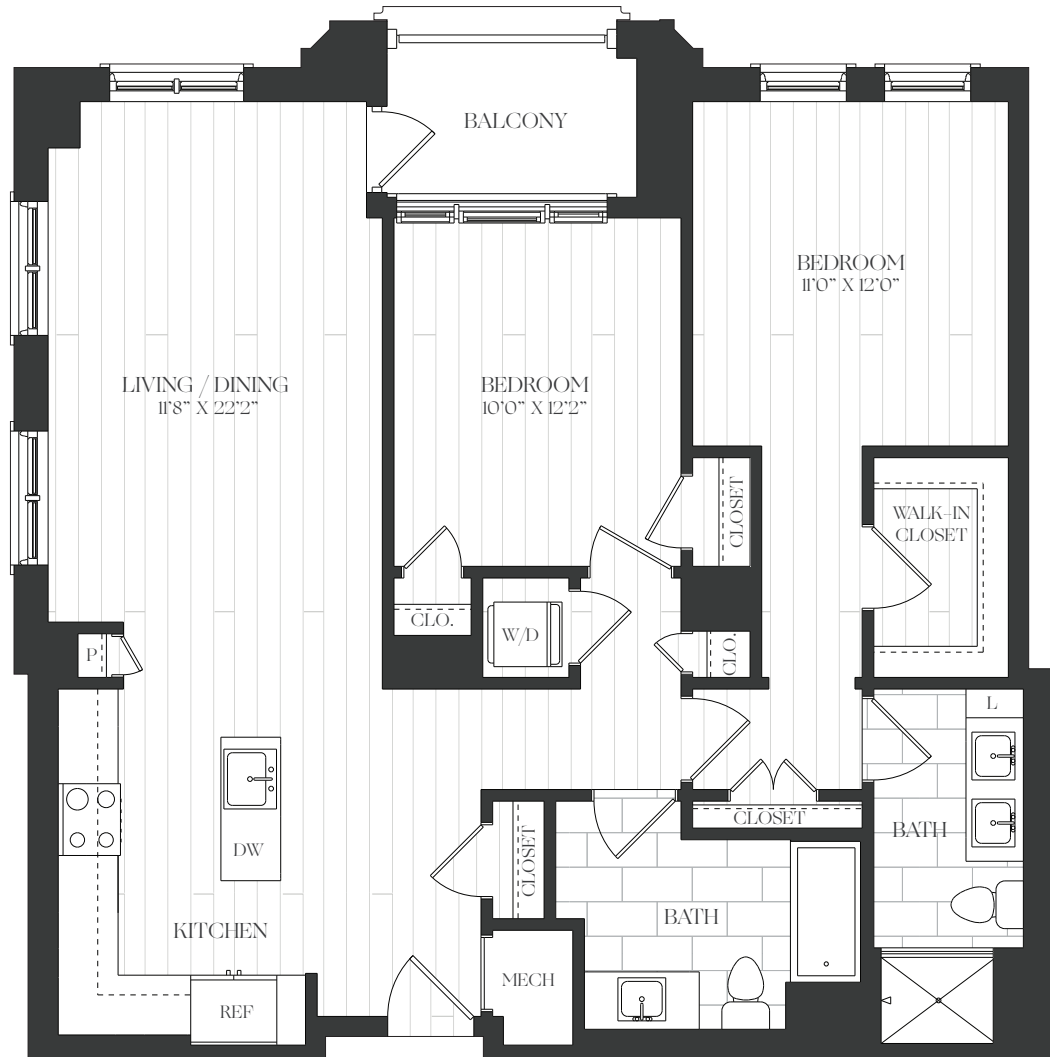

THE CLAUDE

240.301.1547

8525 CHEVY CHASE LAKE TERRACE
CHEVY CHASE, MD 20815

CLAUDECHEVYCHASE.COM

2B-1A

2 BED | 2 BATH | 1,176 SQ. FT.

Unit no. _____

Available _____

Rent _____

Elevations and floor plans are artist's renderings and are shown for illustration purposes only. All square feet are approximate only.

CHEVY CHASE
LAKE