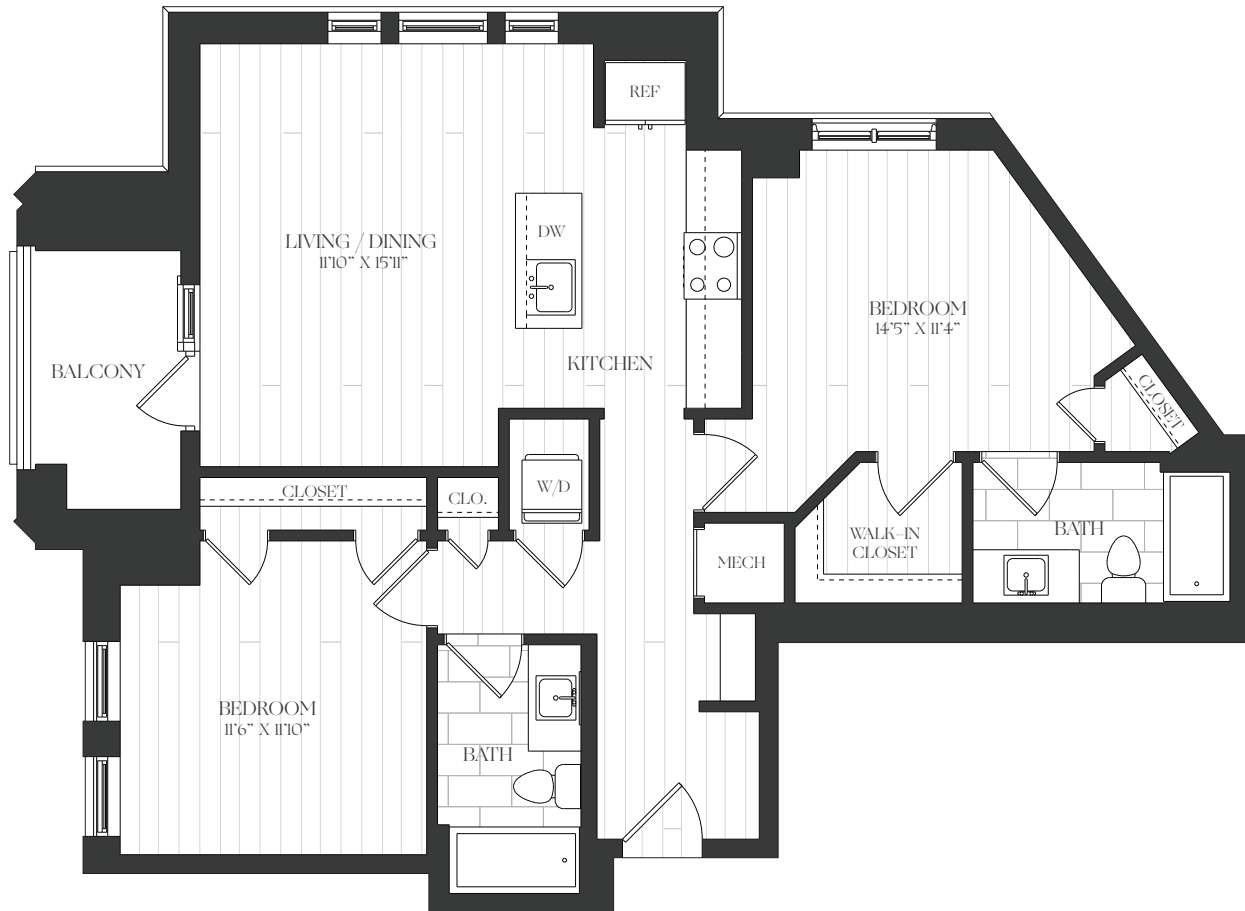

THE CLAUDE

240.301.1547

8525 CHEVY CHASE LAKE TERRACE
CHEVY CHASE, MD 20815

CLAUDECHEVYCHASE.COM

2B-6

2 BED | 2 BATH | 1,024 SQ. FT.

Unit no. _____

Available _____

Rent _____

Elevations and floor plans are artist's renderings and are shown for illustration purposes only. All square feet are approximate only.

CHEVY CHASE
LAKE